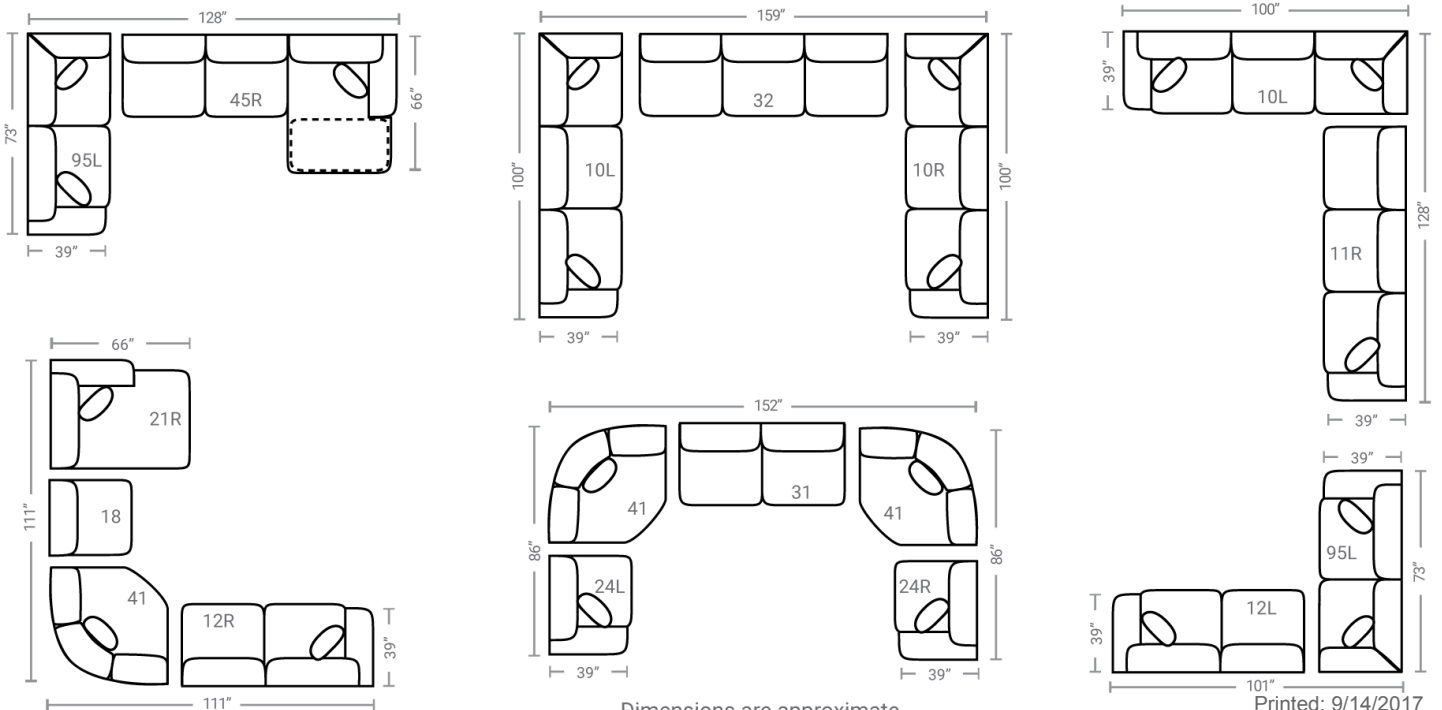

225 think LOCAL

Body 1: All Body Fabric – Contrast 1 : Both Sides of Pillows Including Welt

PIECES

Sofa Height: 38" Seat Height: 22" Seat Depth: 24" Arm Height: 26"

*Available in both Left and Right configurations

Feather seating, backs, and pillows

CONFIGURATIONS

Dimensions are approximate.

Printed: 9/14/2017