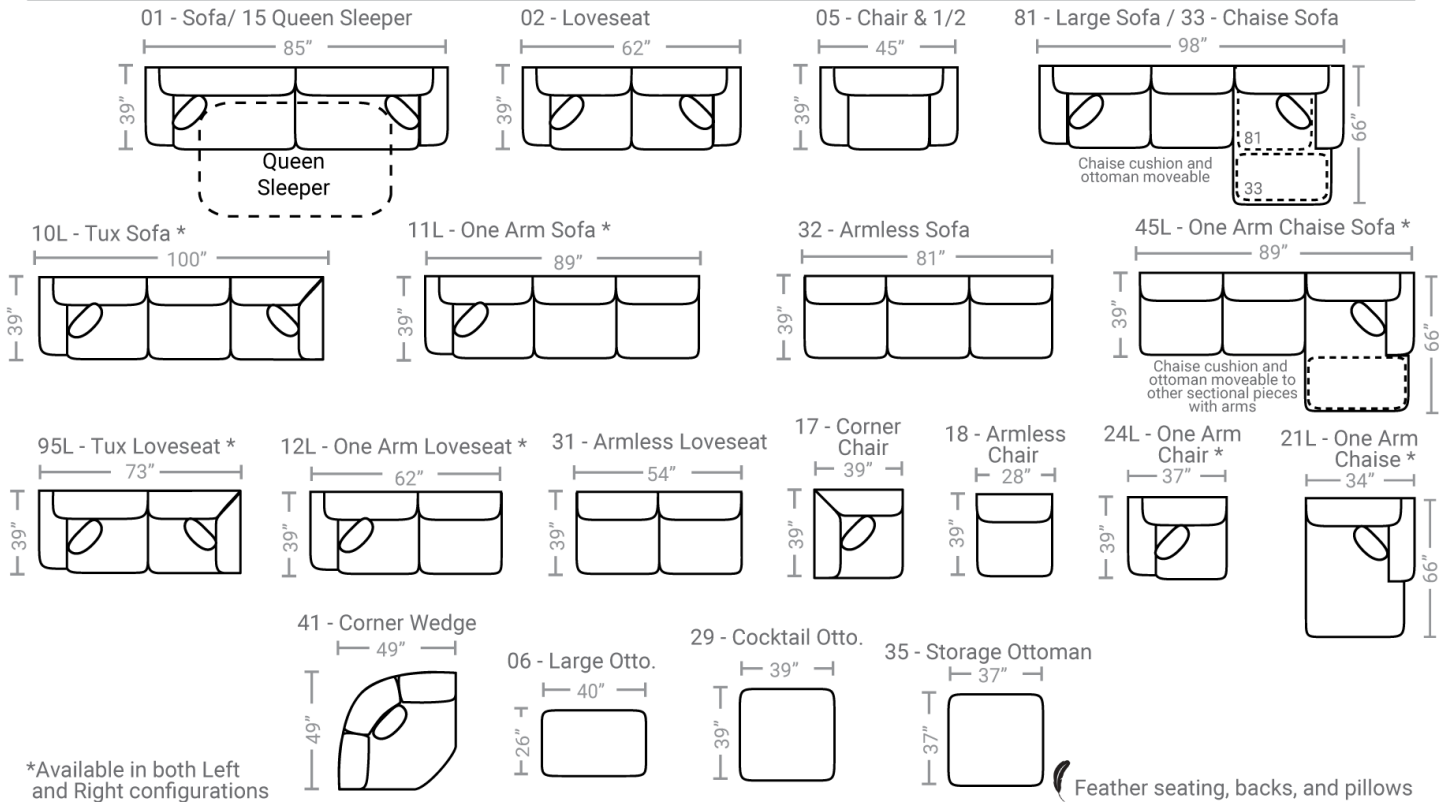

225 think LOCAL

Body 1: All Body Fabric – Contrast 1 : Both Sides of Pillows Including Welt

PIECES

Sofa Height: 38" Seat Height: 22" Seat Depth: 24" Arm Height: 26"

*Available in both Left and Right configurations

Feather seating, backs, and pillows

CONFIGURATIONS

Dimensions are approximate.

Printed: 9/14/2017